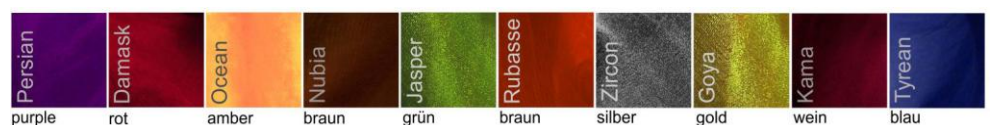

DREAM – The name and the Premium-products are copyright protected for EURO DESIGN LTD. Premium-products are DREAM CURTAIN, DREAM TABLE and DREAM LIGHTS. DREAM CURTAIN is available as curtain or sheer for big or small windows, Roofwindows, Gablewindows, for bathroom or pool, for doors, passages or as room-devider, als slidingpanel or roman blind. DREAM LIGHTS are lamps, light and design-objects.

Details look

www.dream-roomArt.com